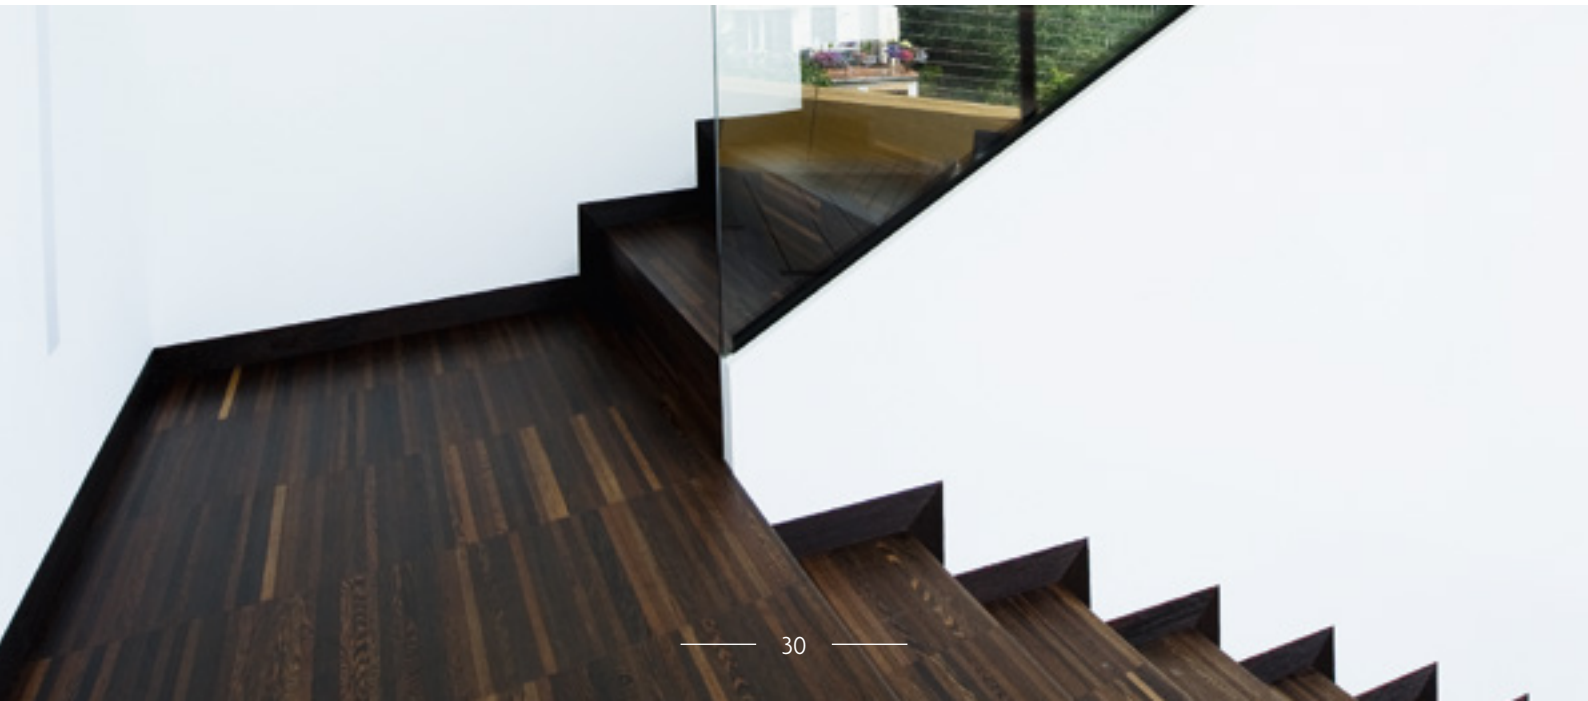

HÖHE HEIGHT

14 mm

BREITE WIDTH

33 mm

BODENHÖHE
FLOOR THICKNESS

min. 10,0 mm

ART.-NR. PROFILE NO.

6399

Furniert
Veneered

Foliiert
Digital printed foil

TREPPENKANTEN STAIR NOSINGS

HÖHE HEIGHT

18 mm

BREITE WIDTH

50 mm

BODENHÖHE VON BIS
FLOOR THICKNESS FROM TO

7,0 - 11,0 mm

ART.-NR. PROFILE NO.

6165

Furniert
Veneered

Foliiert
Digital printed foil

HÖHE HEIGHT

18 mm

BREITE WIDTH

50 mm

BODENHÖHE
FLOOR THICKNESS

10,0 - 14,0 mm

ART.-NR. PROFILE NO.

6400

Furniert
Veneered

Foliiert
Digital printed foil