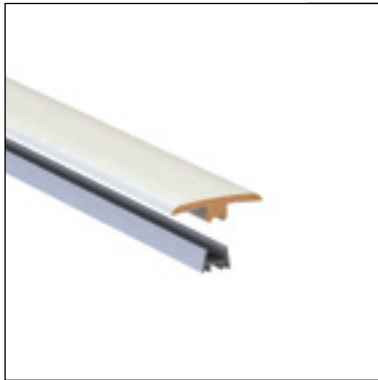

MDF MDF

ÜBERGANGSPROFILE T-MOULDS

HÖHE HEIGHT	BREITE WIDTH	BODENHÖHE VON BIS FLOOR THICKNESS FROM TO	ART.-NR. PROFILE NO.
10 mm	44 mm	6,0 - 11,5 mm	6161
13 mm	44 mm	9,0 - 15,5 mm	6398

AUSGLEICHPROFILE REDUCERS