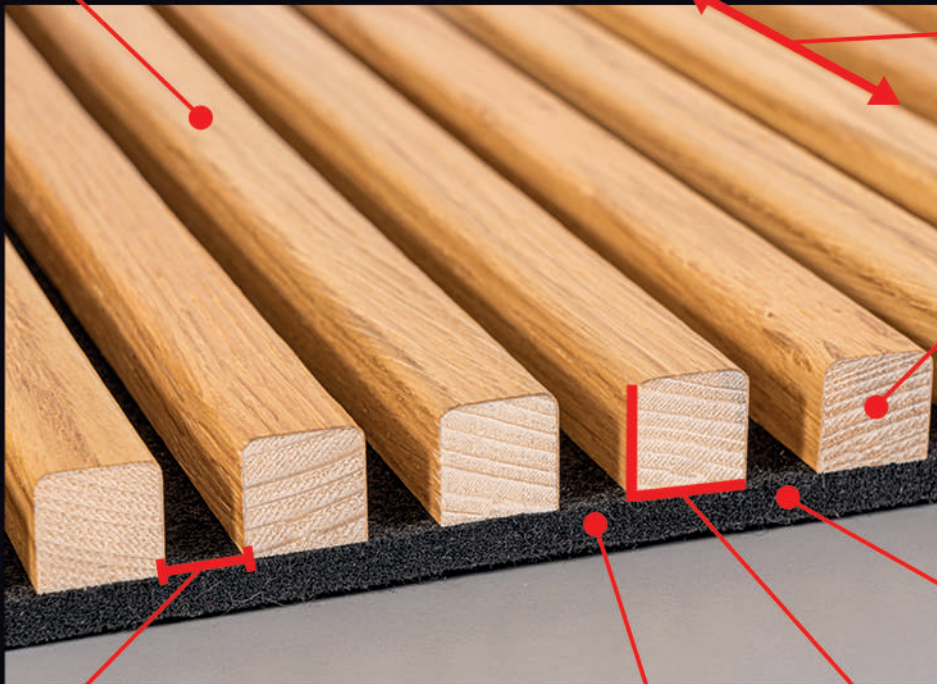

## Tailor-made – to your specifications

Decors:

Custom-made available in all PEDROSS veneers, foils and colourings

Panel size: 270 cm x 60 cm  
Other sizes made to measure  
Maximum length of up to 4 m

Lightweight finger-jointed  
spruce wood core from  
sustainable forestry   
wrapped on three sides

Acoustic felt made  
from recycled plastic 

Profile spacing: 17.5 mm  
Individual profile spacing as desired

Profile dimensions: 20 x 20 mm  
Custom profile dimensions  
available on request

Felt colours: